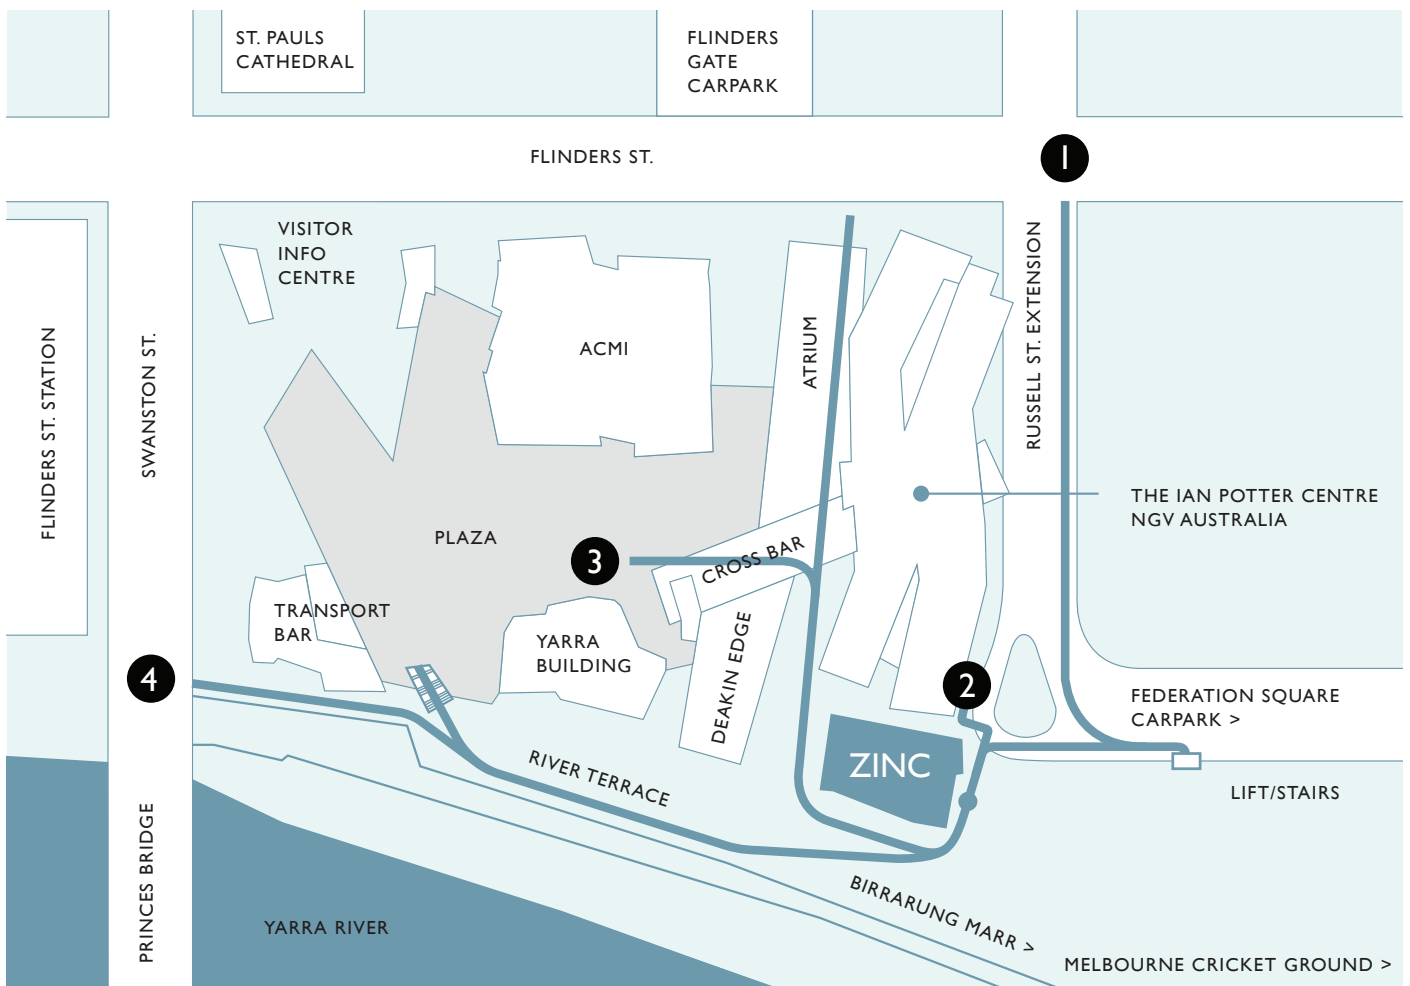

ZINC AT FEDERATION SQUARE

HOW TO GET THERE

1 BY CAR –

- Enter Federation Square car park via the Russell Street extension turning left into car park. Proceed to lifts and take lifts to Level 1. When exiting the lifts turn left to exit carpark. Turn right and proceed up ramp to ZINC.

2 DROP OFF / ON FOOT –

- Proceed to end of Russell Street extension. Take stairs on right down to ground level to ZINC entrance on the right.

3 ON FOOT –

- From the main plaza head towards DEAKIN Edge. At the end of the atrium proceed through the sliding doors and down stairs to ZINC.

4 ON FOOT –

- From the Princes Bridge head down the Yarra River along river terrace until you reach ZINC on your left, approximately 200 metres from Swanston Street.